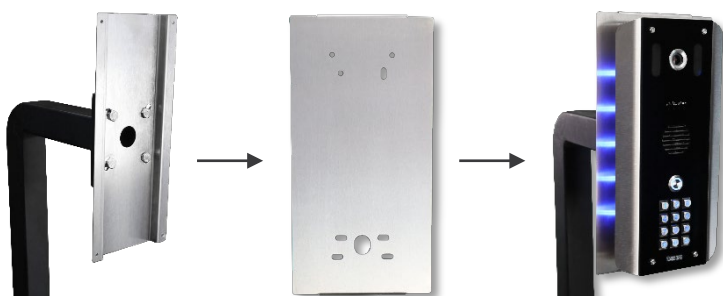

Pedestal Adaptor

We have created a special adapter for the pedestal/gooseneck market. If you love the aesthetics of our Architectural and Imperial range, you can now mount them on a pedestal using our adaptive plate.

Very easy to install. Simply attach unit to the front plate, then marry up the front plate to the back plate which is mounted to the gooseneck and secure using 4 nuts.

Imperial Panels Mounting Plates

Architectural Mounting Plates

Architectural Panels Mounting Plates

ABK-PED-B-PLT

Architectural black powder coated mounting plate for our Architectural panels (*gooseneck applications). Kit comes with gooseneck mount plate and intercom mount plate.

Stainless steel mounting plate for our Imperial panel (*gooseneck applications). Kit comes with gooseneck mount plate and intercom mount plate.