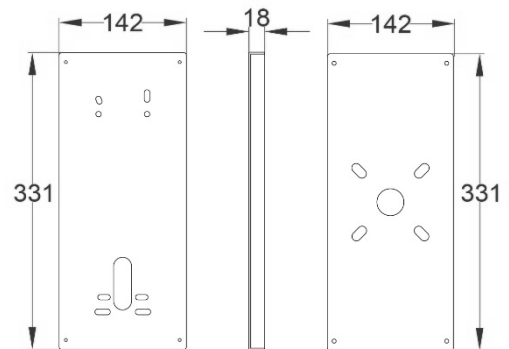

Very easy to install. Simply attach unit to the front plate, then marry up the front plate to the back plate which is mounted to the gooseneck and secure using 4 nuts.

Imperial Panels Mounting Plates

Architectural Mounting Plates