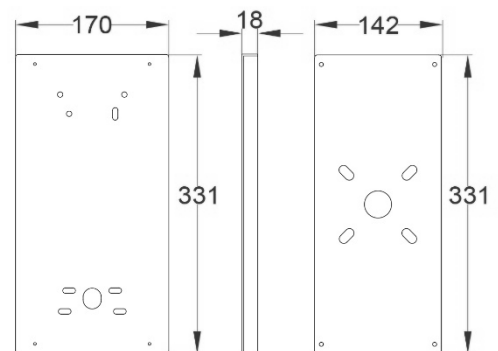

Very easy to install. Simply attach unit to the front plate, then marry up the front plate to the back plate which is mounted to the gooseneck and secure using 4 nuts.

Imperial Panels Mounting Plates

Architectural Mounting Plates