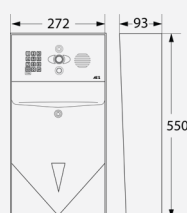

Imperial hooded wall mount/pedestal units

PRAE-4G-LBK-EU

All-black LBX panel. This unit can be wall or pedestal mounted, textured powder coated aluminium hood, gloss black acrylic faceplate & blue illuminated keypad & button.