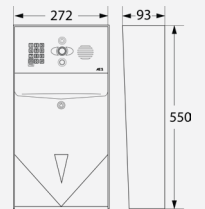

IP55 for intercom section only.