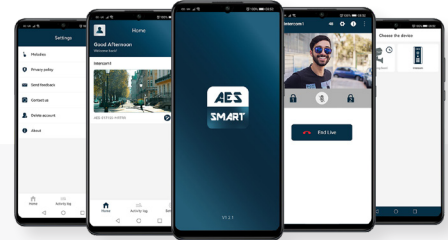

Speak & view your visitors from anywhere in the world!

The ***AES SMART APP** is used control the Praetorian Guard Intercom. New user interface, ensuring a more user-friendly experience and improved functionality.