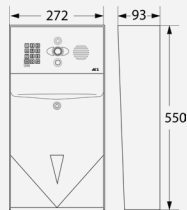

Imperial hooded wall mount/pedestal units

PRAE-IP-LBK-EU

All-black LBX panel. This unit can be wall or pedestal mounted, textured powder coated aluminium hood, gloss black acrylic faceplate & blue illuminated keypad & button.