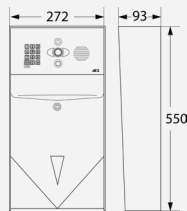

PRIME7-LAK-EU

Anthracite grey LBX panel. This unit can be wall or pedestal mounted, textured powder coated aluminium hood, gloss grey acrylic faceplate & white illuminated keypad & button.