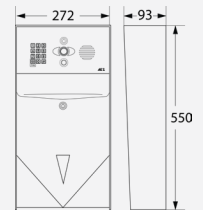

PRAE-IP-LAK-EU

Anthracite grey LBX panel. This unit can be wall or pedestal mounted, textured powder coated aluminium hood, gloss grey acrylic faceplate & white illuminated keypad & button.

LETTERBOX HOLE SIZE
MAX LETTER SIZE C4