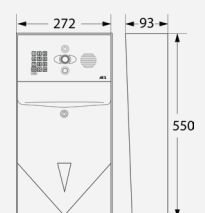

PRIME7-4G-LAK-EU

Anthracite grey LBX panel. This unit can be wall or pedestal mounted, textured powder coated aluminium hood, gloss grey acrylic faceplate & white illuminated keypad & button.